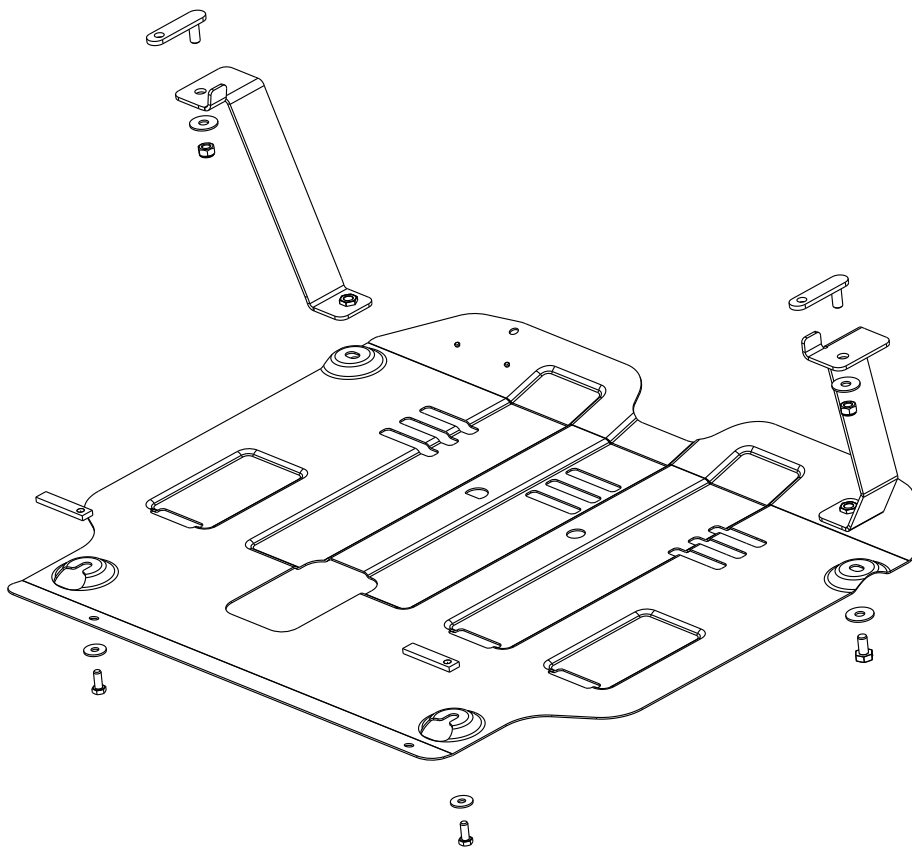

Part number:

10.2974 V2

10.2975 V2

Model name: Tucson

Model year: 2015 -

**GB** Fitting instruction: engine bay and transmission case

Part number:

10.2974 V2