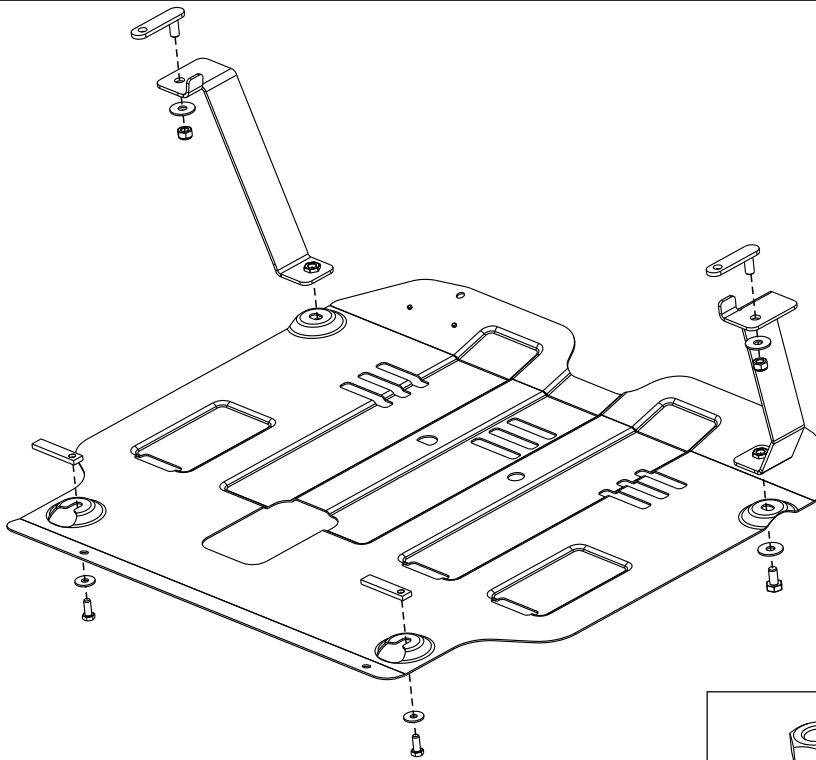

Part number:

10.2974 V2

10.2975 V2

1x

1x

2x

2x

2xM8x20
2xM10x20

M10

2x

2x $\varnothing 8$
4x $\varnothing 10$

GB

Read this mounting manual carefully, before you start the installation. Warranty is granted only when installation is done correctly by your HYUNDAI dealer.