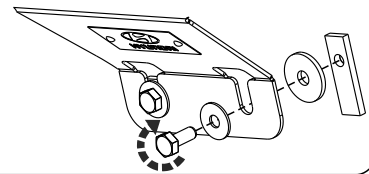

Part number:

10.2976

4

5

6