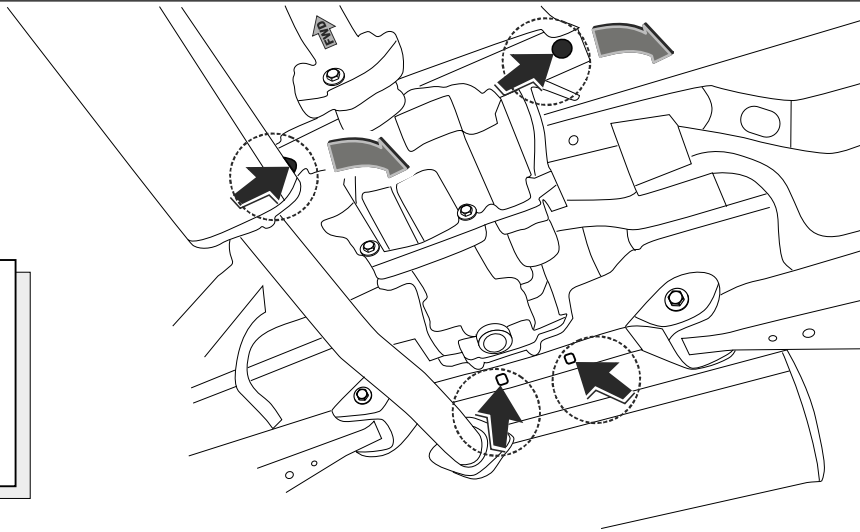

Part number:

10.2976

Model name: Tucson

Model year: 2015 -

GB Fitting instruction: reduction gearbox

Part number:

10.2976

GB

Read this mounting manual carefully, before you start the installation. Warranty is granted only when installation is done correctly by your HYUNDAI dealer.

Part number:

10.2976

1

2

3

Part number:

10.2976