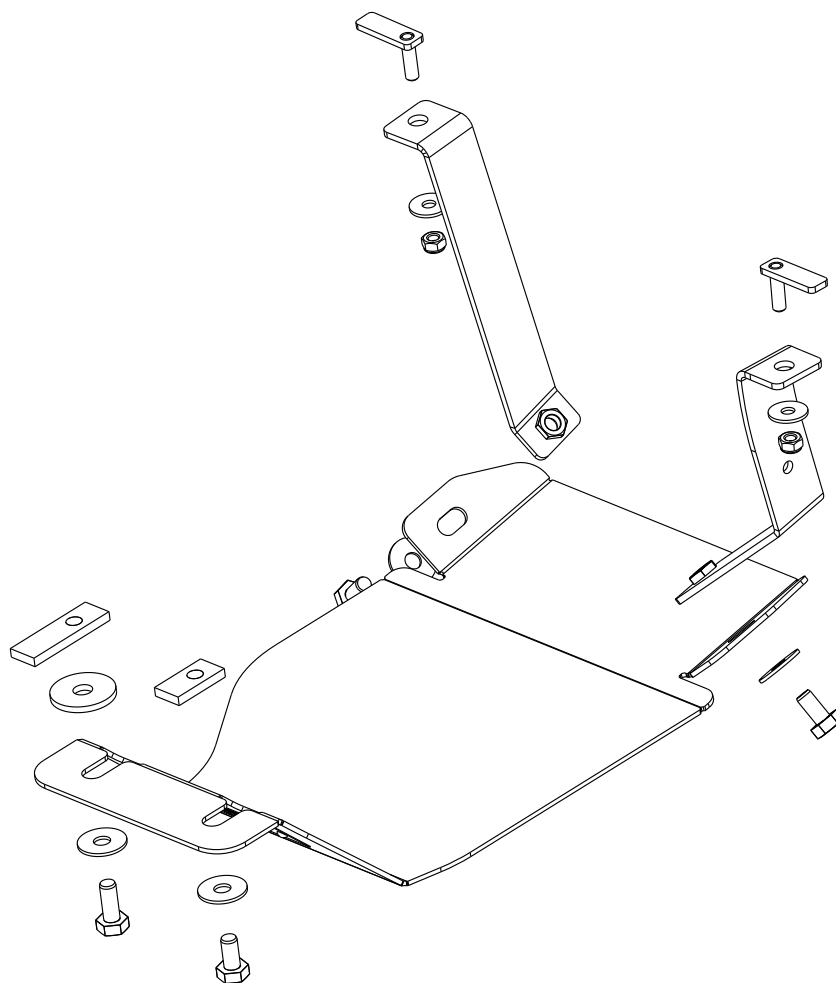

Part number:

10.2976

Model name: Tucson

Model year: 2015 -

GB Fitting instruction: reduction gearbox

Part number:

10.2976

GB

Read this mounting manual carefully, before you start the installation. Warranty is granted only when installation is done correctly by your HYUNDAI dealer.

Part number:

10.2976

1

2

3

Part number:

10.2976