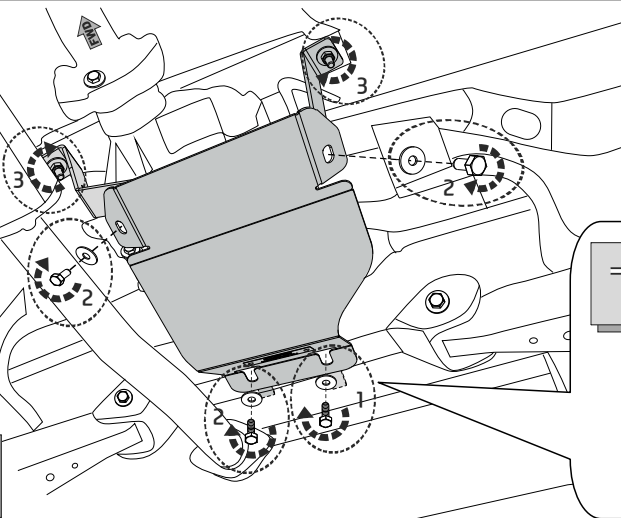

Part number:

10.2976

4

5

6