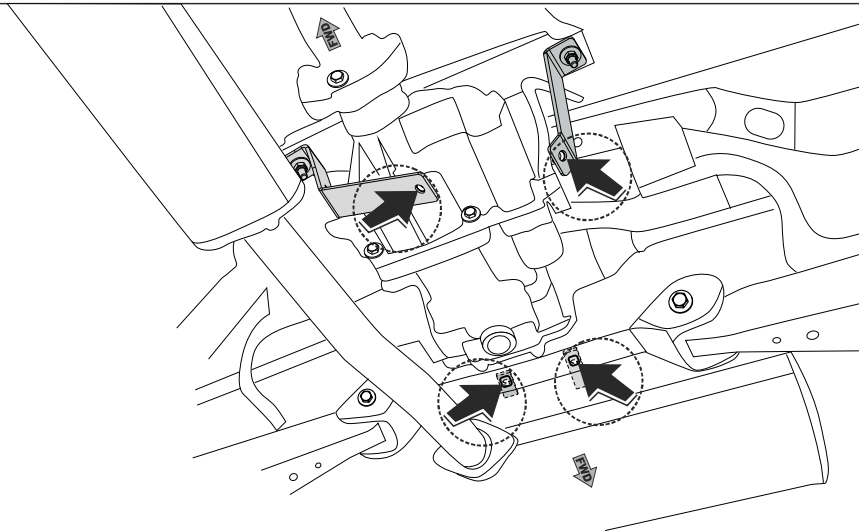

Part number:

10.2976

4