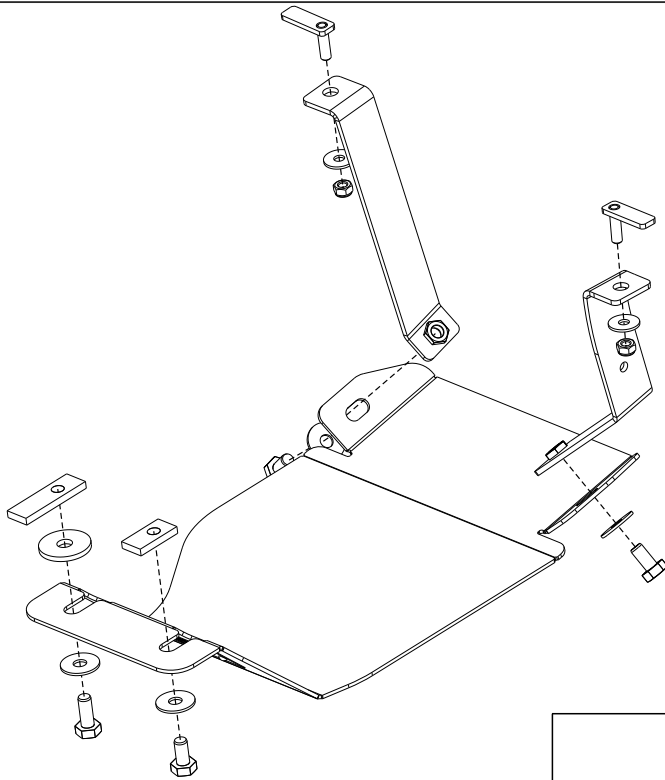

Part number:

10.2976

Model name: Tucson

Model year: 2015 -

GB Fitting instruction: reduction gearbox

Part number:

10.2976

GB

Read this mounting manual carefully, before you start the installation. Warranty is granted only when installation is done correctly by your HYUNDAI dealer.

Part number:

10.2976

1

2

3

Part number:

10.2976