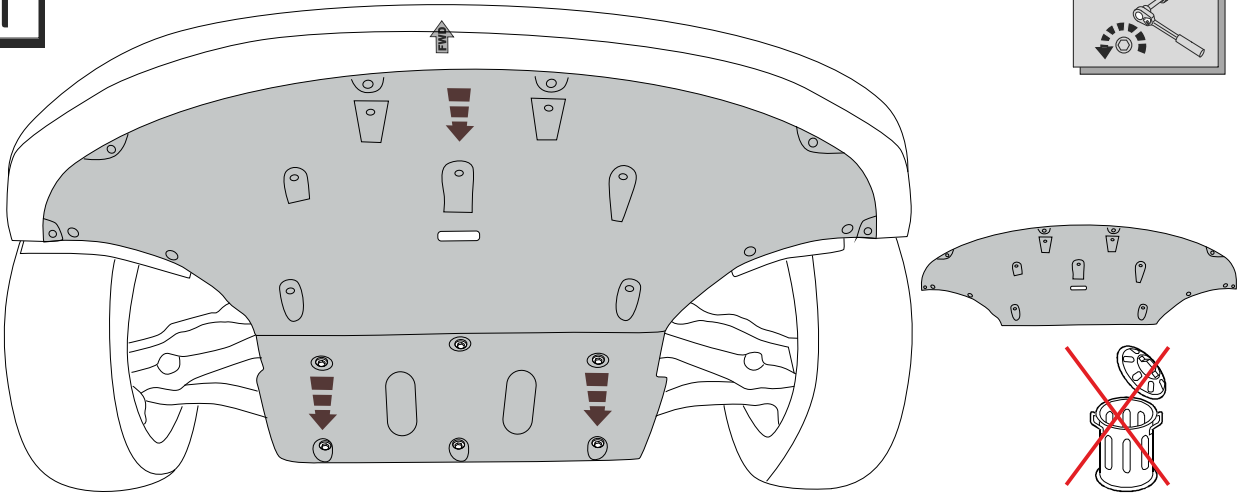

Part number:

10.2656

1