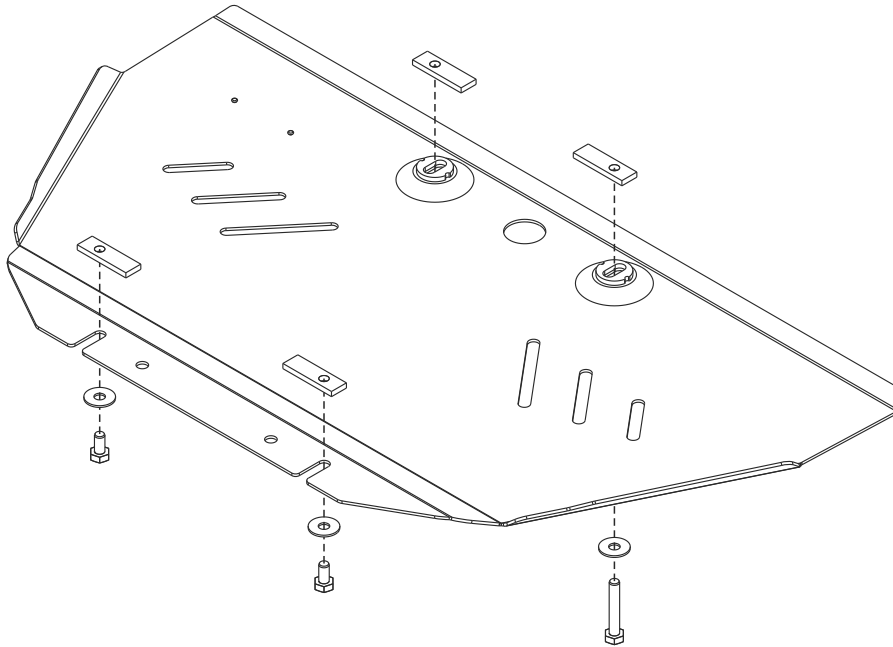

HYUNDAI

**NEW THINKING.
NEW POSSIBILITIES.**

Part number:

10.2656

Part name
Engine undercover

Genuine Accessories Installation Instructions

Model application
3,8 AT; 3,0 AWD

Installation time
30 min

Part number:

10.2656

4x

2xM10x20
2xM10x60

4x $\varnothing 10$

GB

Read this mounting manual carefully, before you start the installation. Warranty is granted only when installation is done correctly by your HYUNDAI dealer.