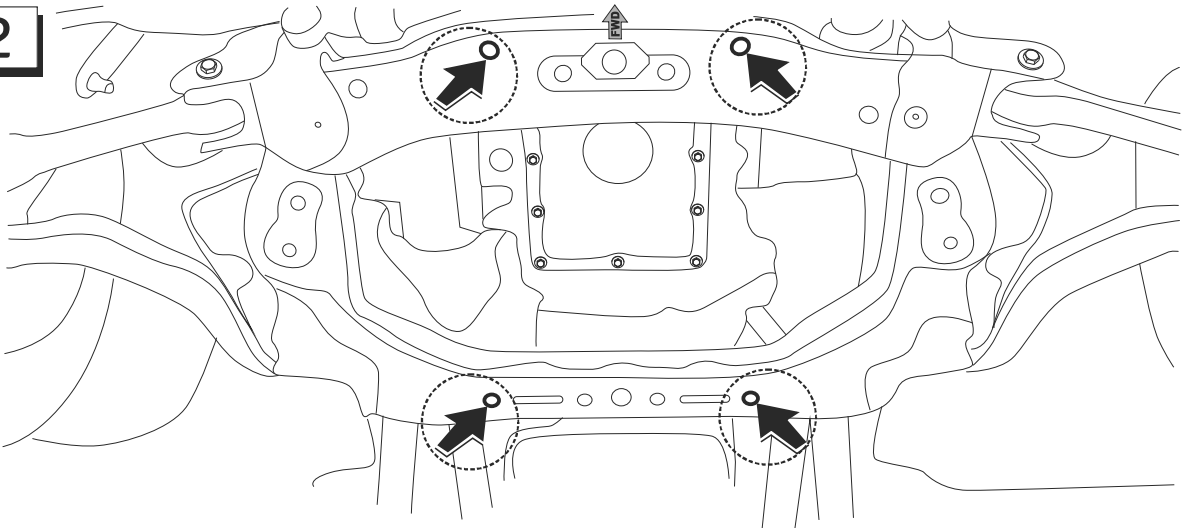

HYUNDAI

**NEW THINKING.
NEW POSSIBILITIES.**

Part number:

10.2656

Part name
Engine undercover

Genuine Accessories Installation Instructions

Model application
3,8 AT; 3,0 AWD

Installation time
30 min

Part number:

10.2656

4x

2xM10x20
2xM10x60

4x $\varnothing 10$

GB

Read this mounting manual carefully, before you start the installation. Warranty is granted only when installation is done correctly by your HYUNDAI dealer.

Part number:

10.2656

1

2

3

Part number:

10.2656

4