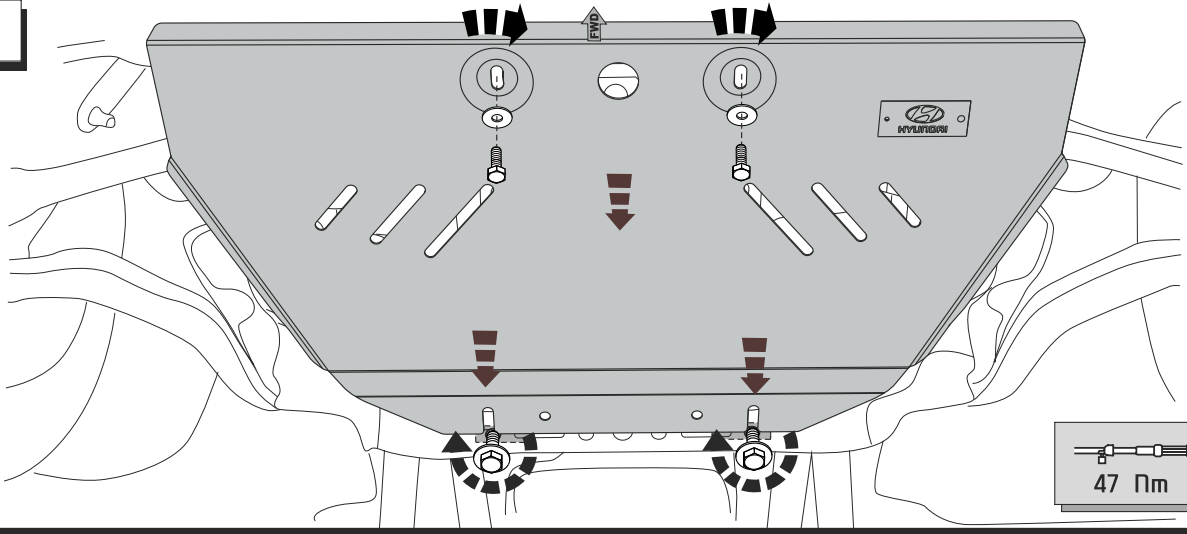

Part number:

10.2656

4