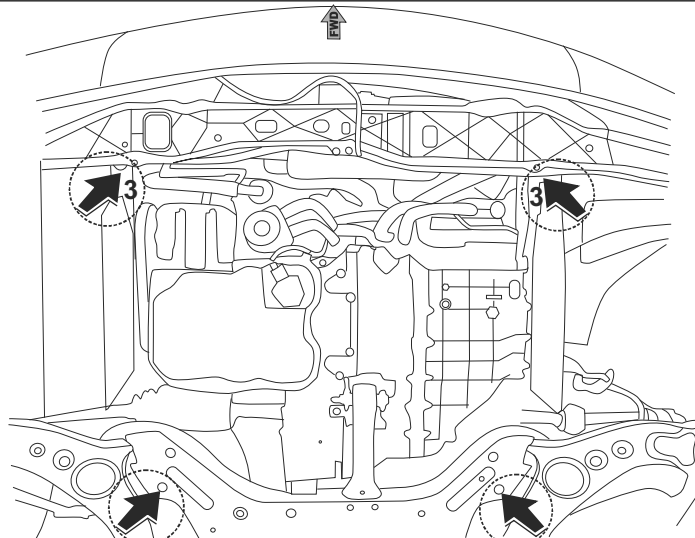

Part number:	
10.2555	

Model name	Santa Fe	GB Fitting instruction: engine undercover
Model year	2012	

Part number:

10.2555

Part number:

10.2555

1

2

3

47 Nm

Part number:

10.2555

4

5

6

Part number: