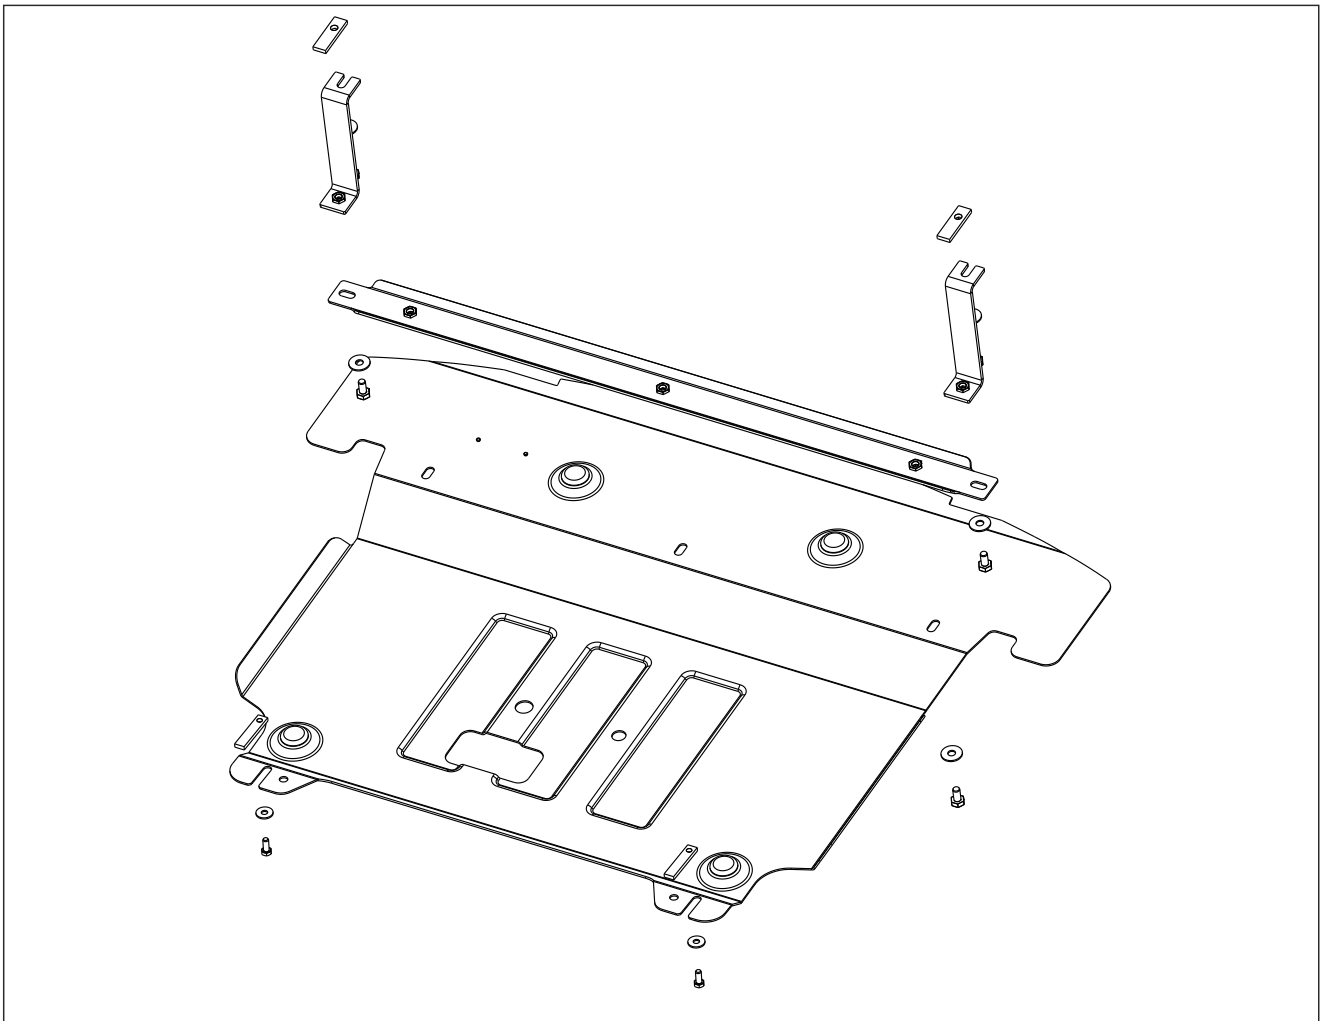

Part number:	
10.2555	

Model name	Santa Fe	GB Fitting instruction: engine undercover
Model year	2012	

Part number:

10.2555

Part number:

10.2555

1

2

3

47 Nm

Part number:

10.2555

4

5

6

Part number: