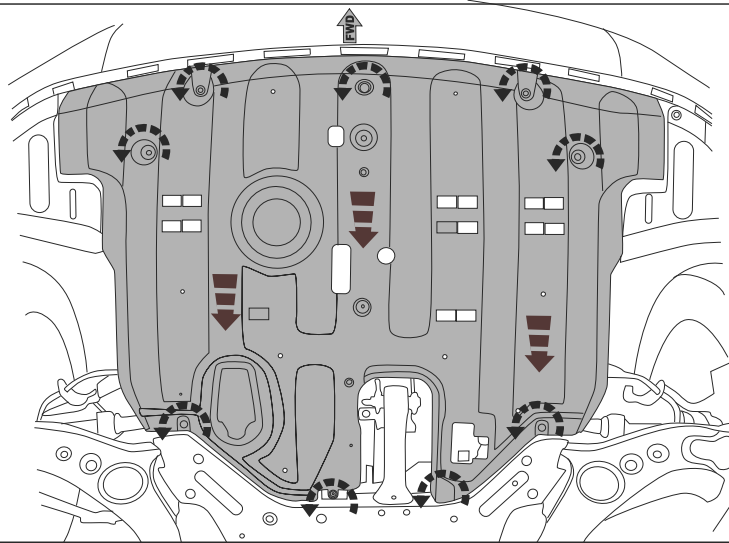

Part number:	
10.2555	

Model name	Santa Fe	GB Fitting instruction: engine undercover
Model year	2012	

Part number:

10.2555

Part number:

10.2555

1

2

3

47 Nm

Part number:

10.2555

4

5

6

Part number: