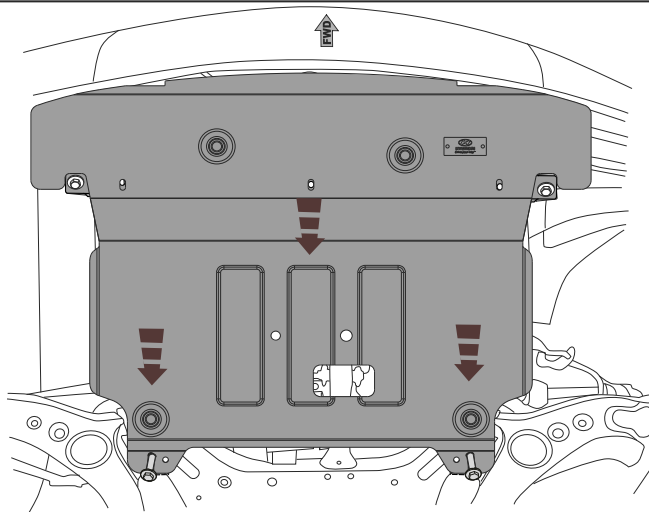

Part number:

10.2555

4

5

6