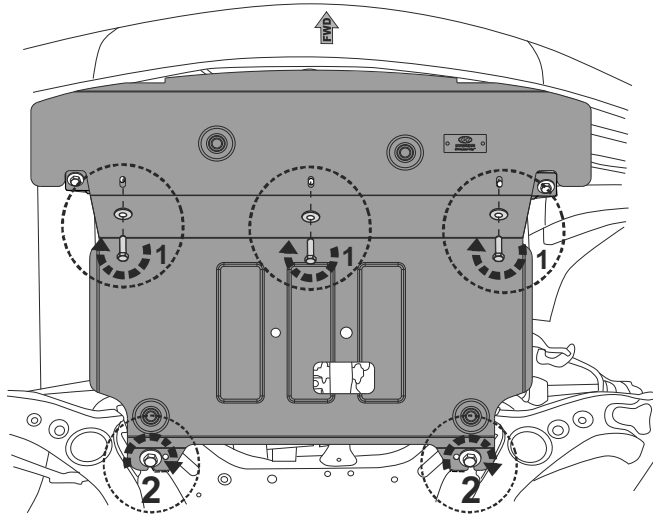

Part number:

10.2555

7