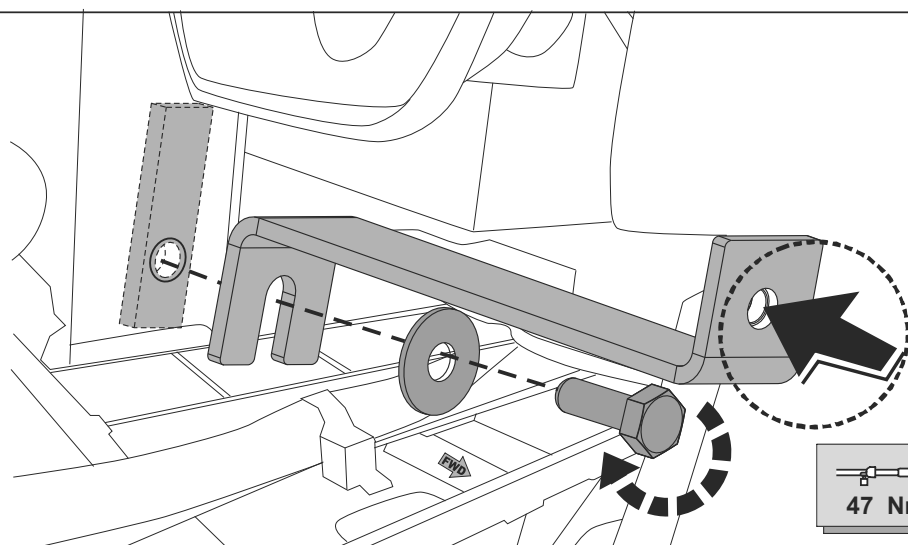

Part number:

10.2555

1

2

3

47 Nm