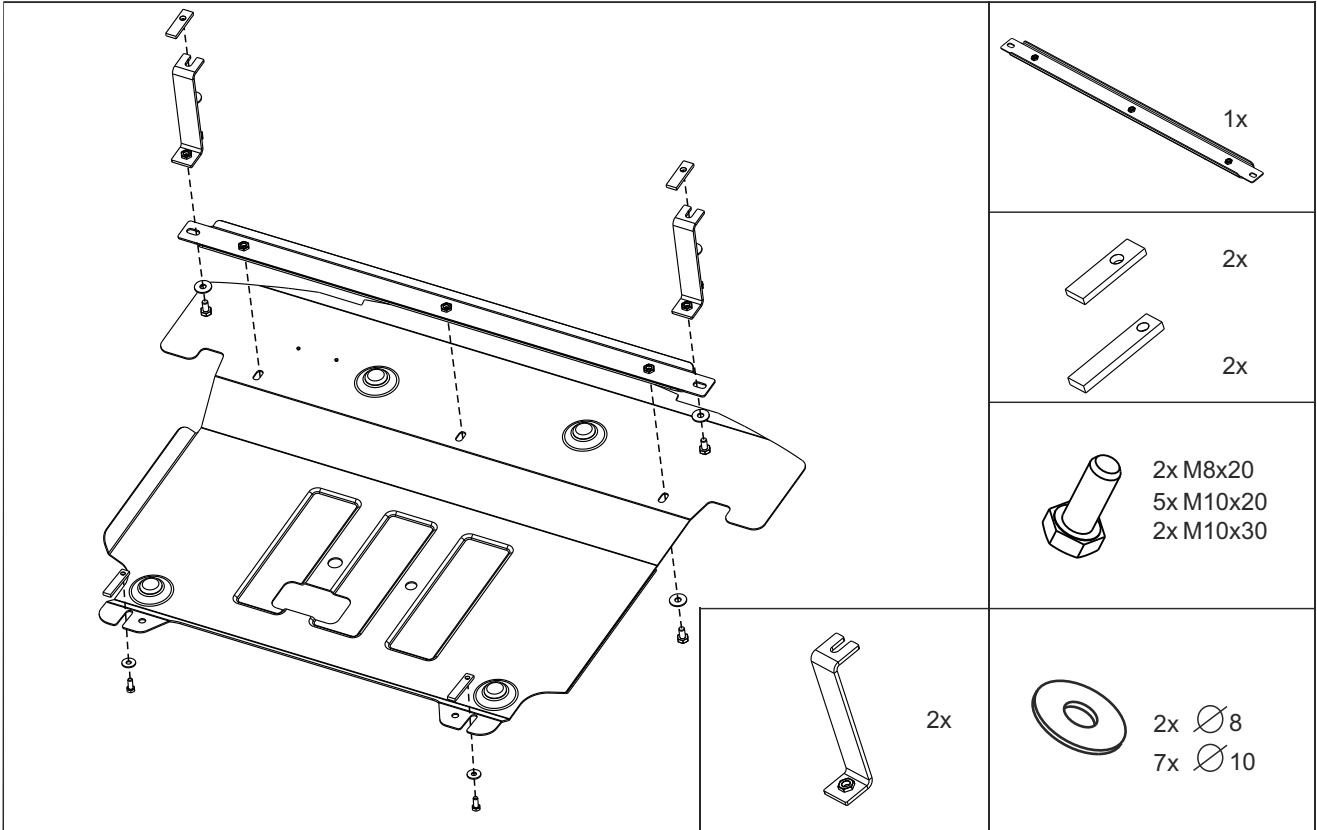

Part number:	
10.2555	

Model name	Santa Fe	GB Fitting instruction: engine undercover
Model year	2012	

Part number:

10.2555

Part number:

10.2555

1

2

3

47 Nm

Part number:

10.2555

4

5

6

Part number: