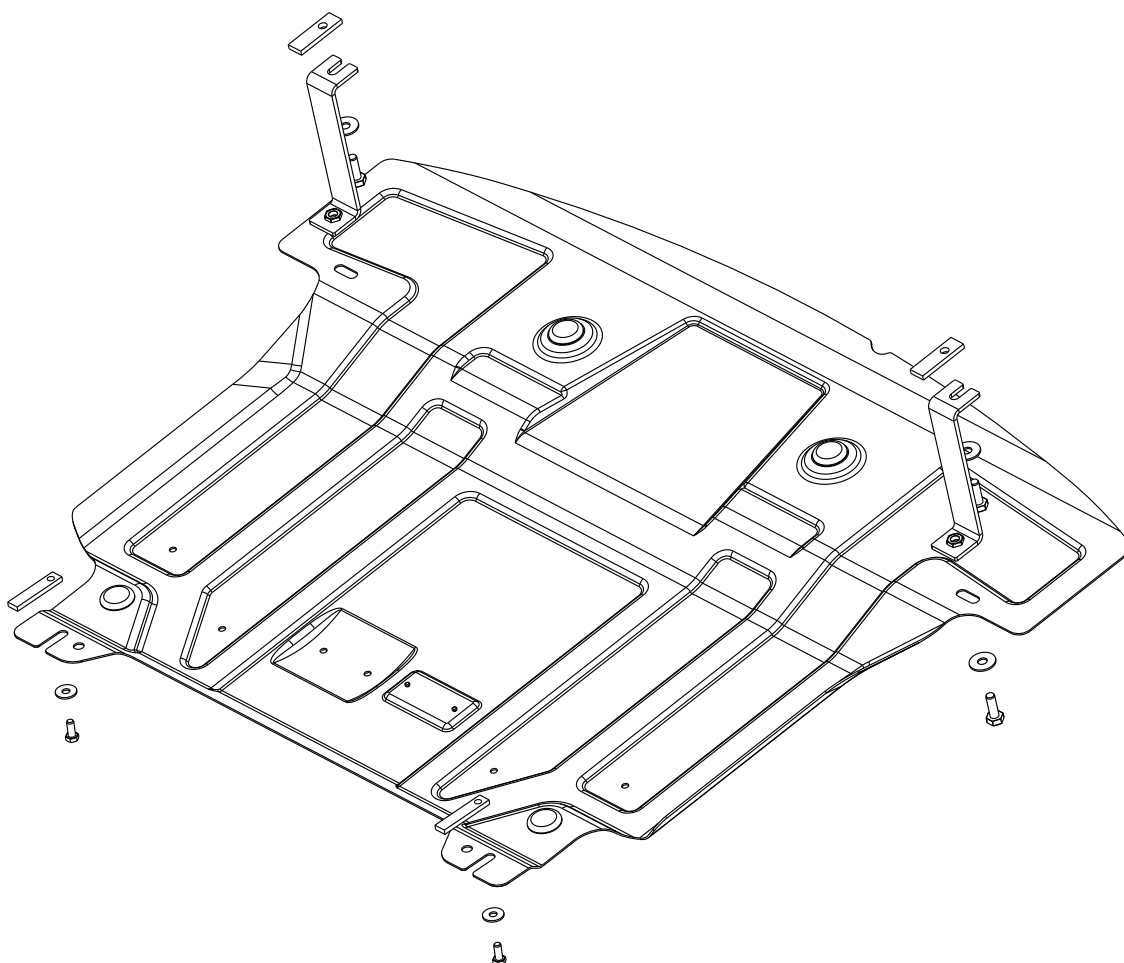

Part number:

10.2803

HYUNDAI

Model name Santa Fe

Model year 09.2012 -

Model application
2,2D AT; 2,2D MT; 2,4 AT; 2,4 MT

GB Fitting instruction: engine undercover

Part number:

10.2803

2x

2x

2x

2x M8x20
2x M10x20
2x M10x30

2x $\varnothing 8$
4x $\varnothing 10$

GB

Read this mounting manual carefully, before you start the installation. Warranty is granted only when installation is done correctly by your HYUNDAI dealer.

Part number:

10.2803

1

2

3

Part number:

10.2803

4