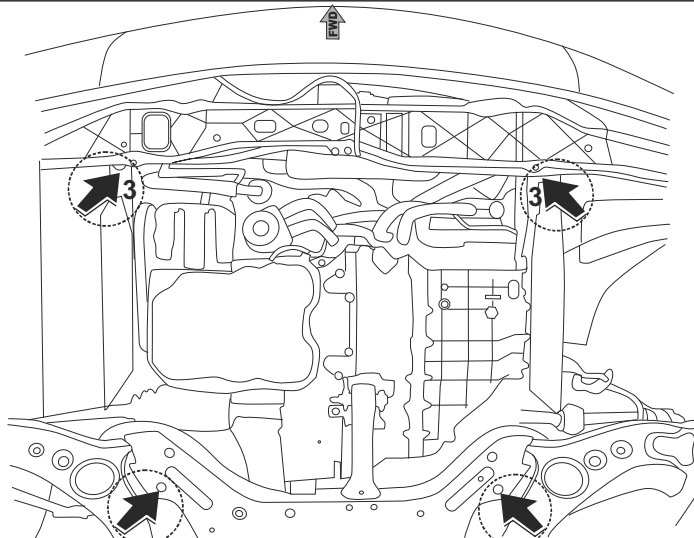

10.2803

2x

2x

2x

2x M8x20
2x M10x20
2x M10x30

2x $\varnothing 8$
4x $\varnothing 10$

GB

Read this mounting manual carefully, before you start the installation. Warranty is granted only when installation is done correctly by your HYUNDAI dealer.

Part number:

10.2803

1

2

3

Part number:

10.2803

4