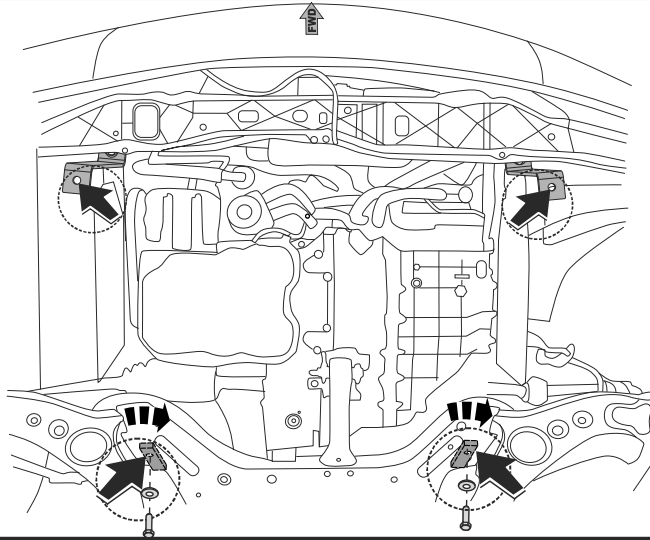

10.2803

2x

2x

2x

2x M8x20
2x M10x20
2x M10x30

2x $\varnothing 8$
4x $\varnothing 10$

GB

Read this mounting manual carefully, before you start the installation. Warranty is granted only when installation is done correctly by your HYUNDAI dealer.

Part number:

10.2803

1

2

3

Part number:

10.2803

4