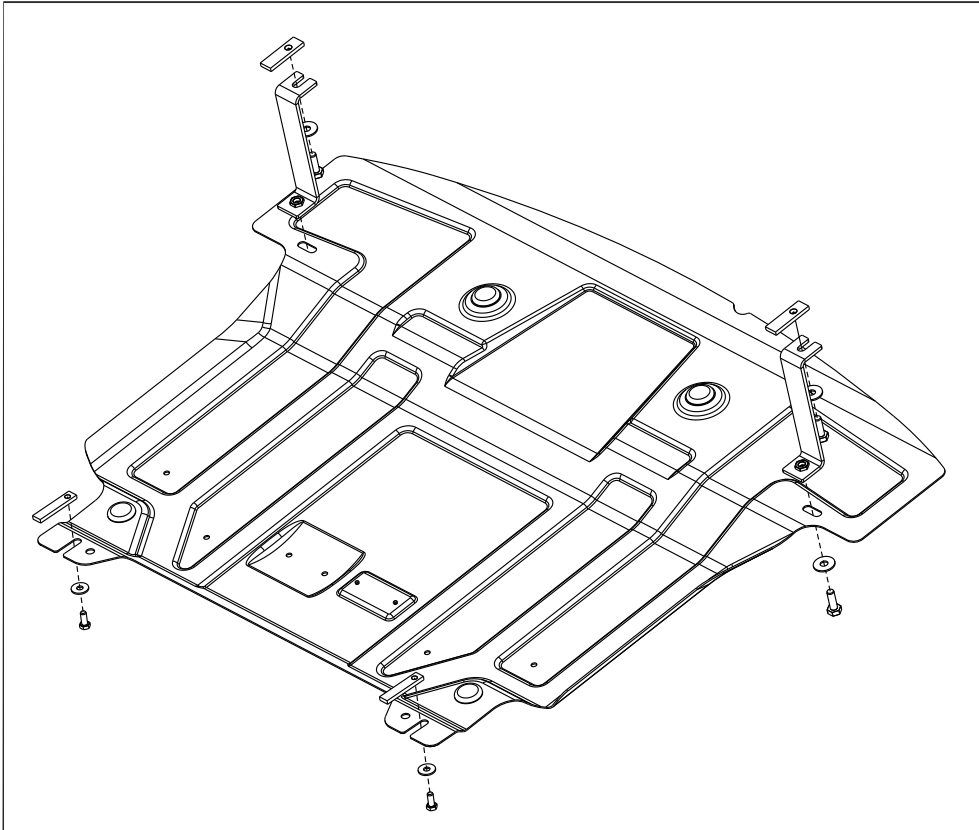

Part number:

10.2803

HYUNDAI

Model name Santa Fe

Model year 09.2012 -

Model application
2,2D AT; 2,2D MT; 2,4 AT; 2,4 MT

GB Fitting instruction: engine undercover

Part number:

10.2803

2x

2x

2x

2x M8x20
2x M10x20
2x M10x30

2x $\varnothing 8$
4x $\varnothing 10$

GB

Read this mounting manual carefully, before you start the installation. Warranty is granted only when installation is done correctly by your HYUNDAI dealer.

Part number:

10.2803

1

2

3

Part number:

10.2803

4