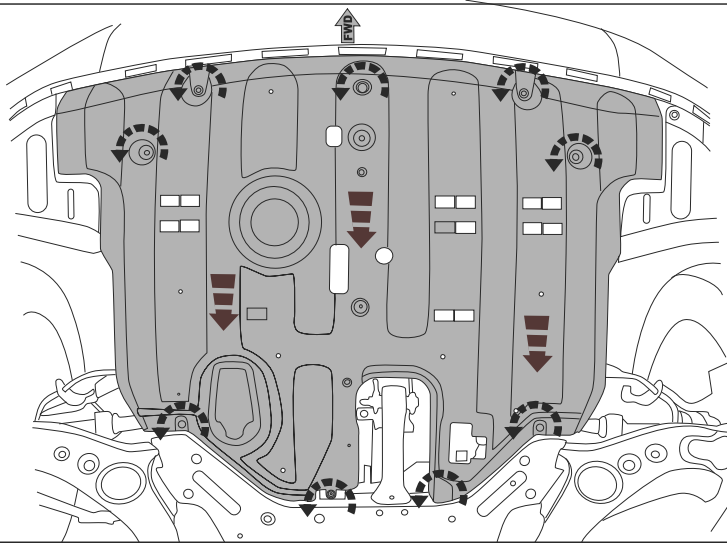

10.2803

2x

2x

2x

2x M8x20
2x M10x20
2x M10x30

2x $\varnothing 8$
4x $\varnothing 10$

GB

Read this mounting manual carefully, before you start the installation. Warranty is granted only when installation is done correctly by your HYUNDAI dealer.

Part number:

10.2803

1

2

3

Part number:

10.2803

4

5

6

Part number:

10.2803

7