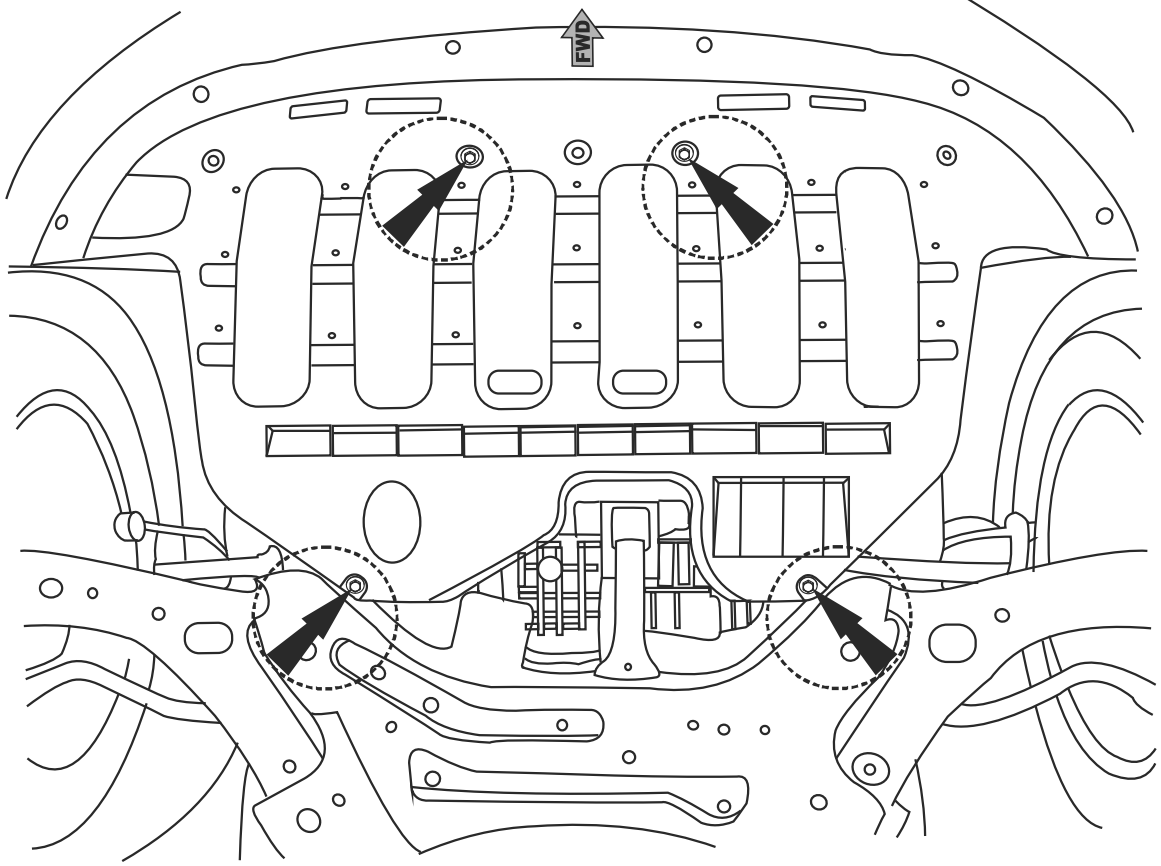

(GB) Location/Position Arrow

(GB) Movement Arrow

(GB) Screw Arrow

A

1X

B

2X

C

Ø 8

6X

D

M8x20

2X

E

M8x50

2X

1

2

3

4