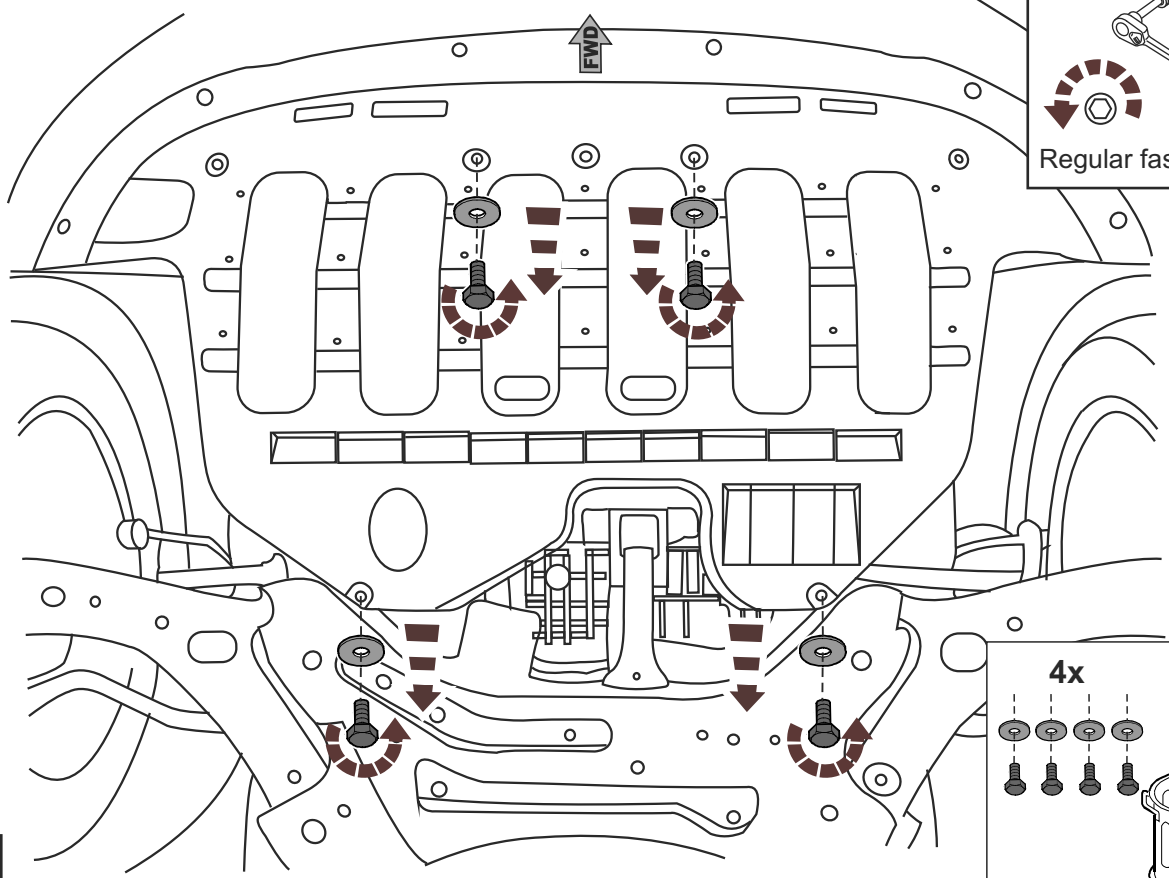

(GB) Location/Position Arrow

(GB) Movement Arrow

(GB) Screw Arrow

A

1X

B

2X

C

Ø 8

6X

D

M8x20

2X

E

M8x50

2X

1

2

3

4