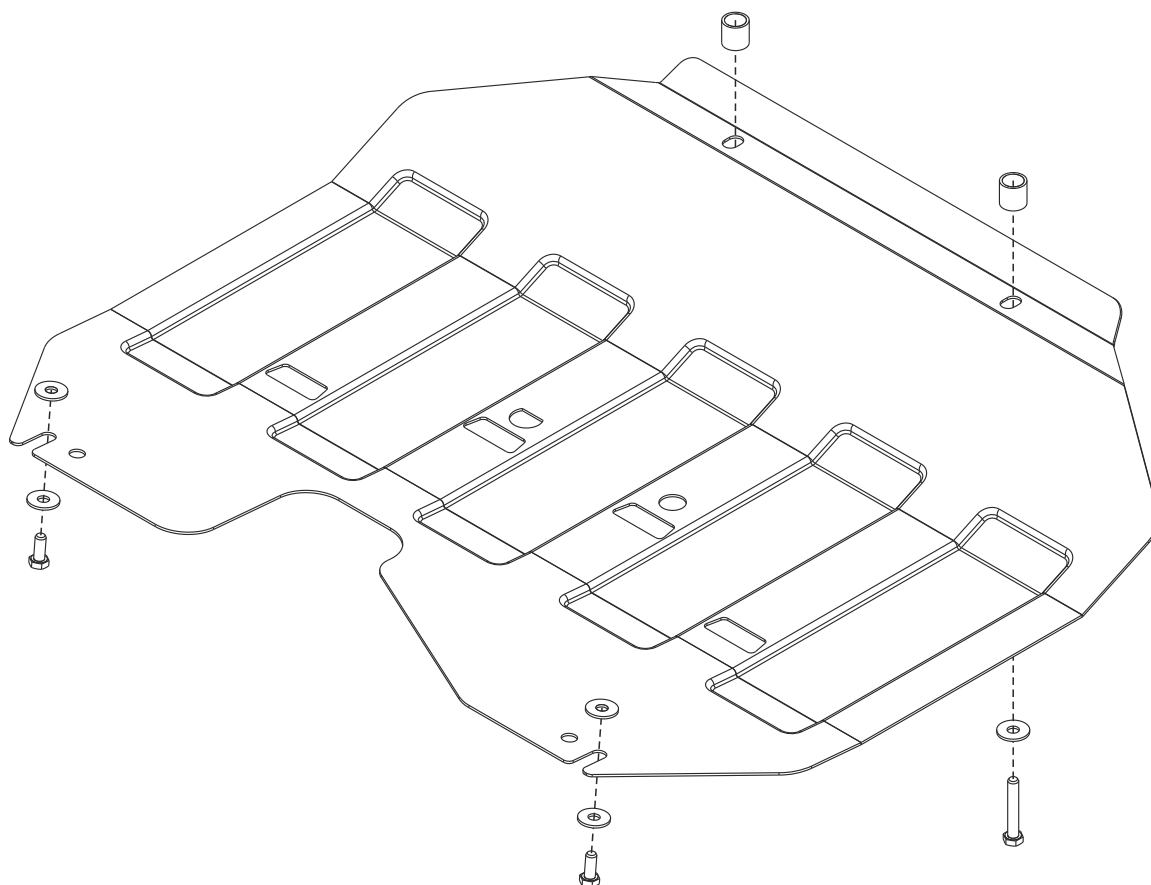

(GB) Location/Position Arrow

(GB) Movement Arrow

(GB) Screw Arrow

A

1X

B

2X

C

Ø 8

6X

D

M8x20

2X

E

M8x50

2X

1

2

3

4